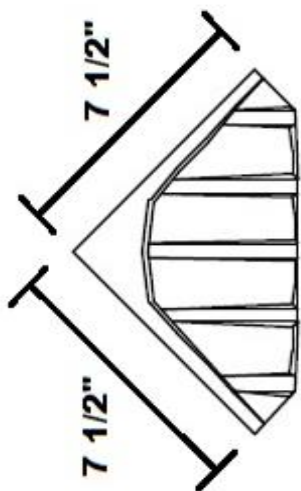

# CORNER SHAMPOO

Corner Bracket

$20"$  (51cm)