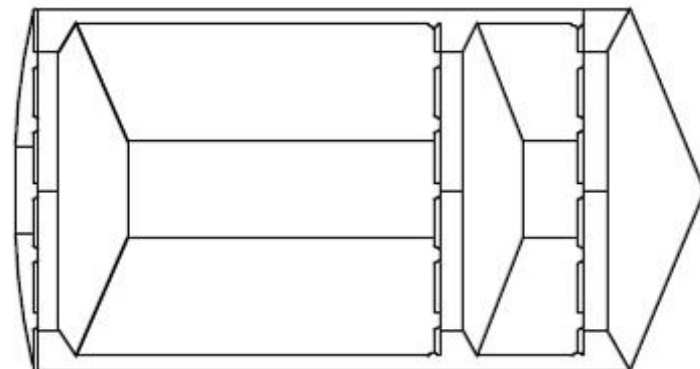

# CORNER SHAMPOO

Corner Bracket

$20"$  (51cm)