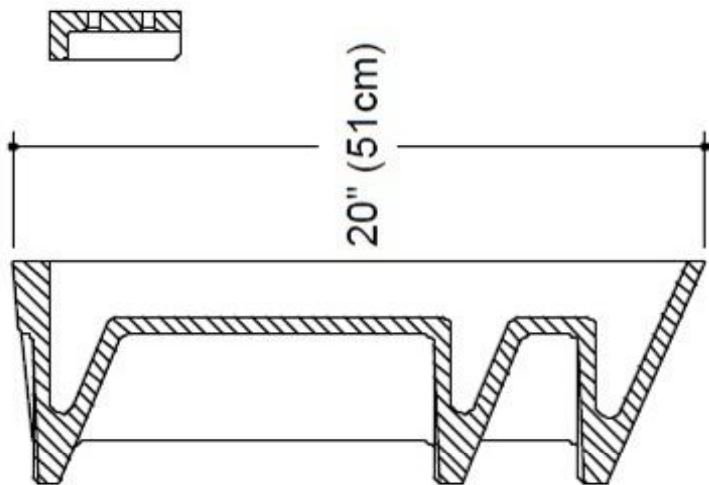

# CORNER SHAMPOO

Corner Bracket

$20"$  (51cm)